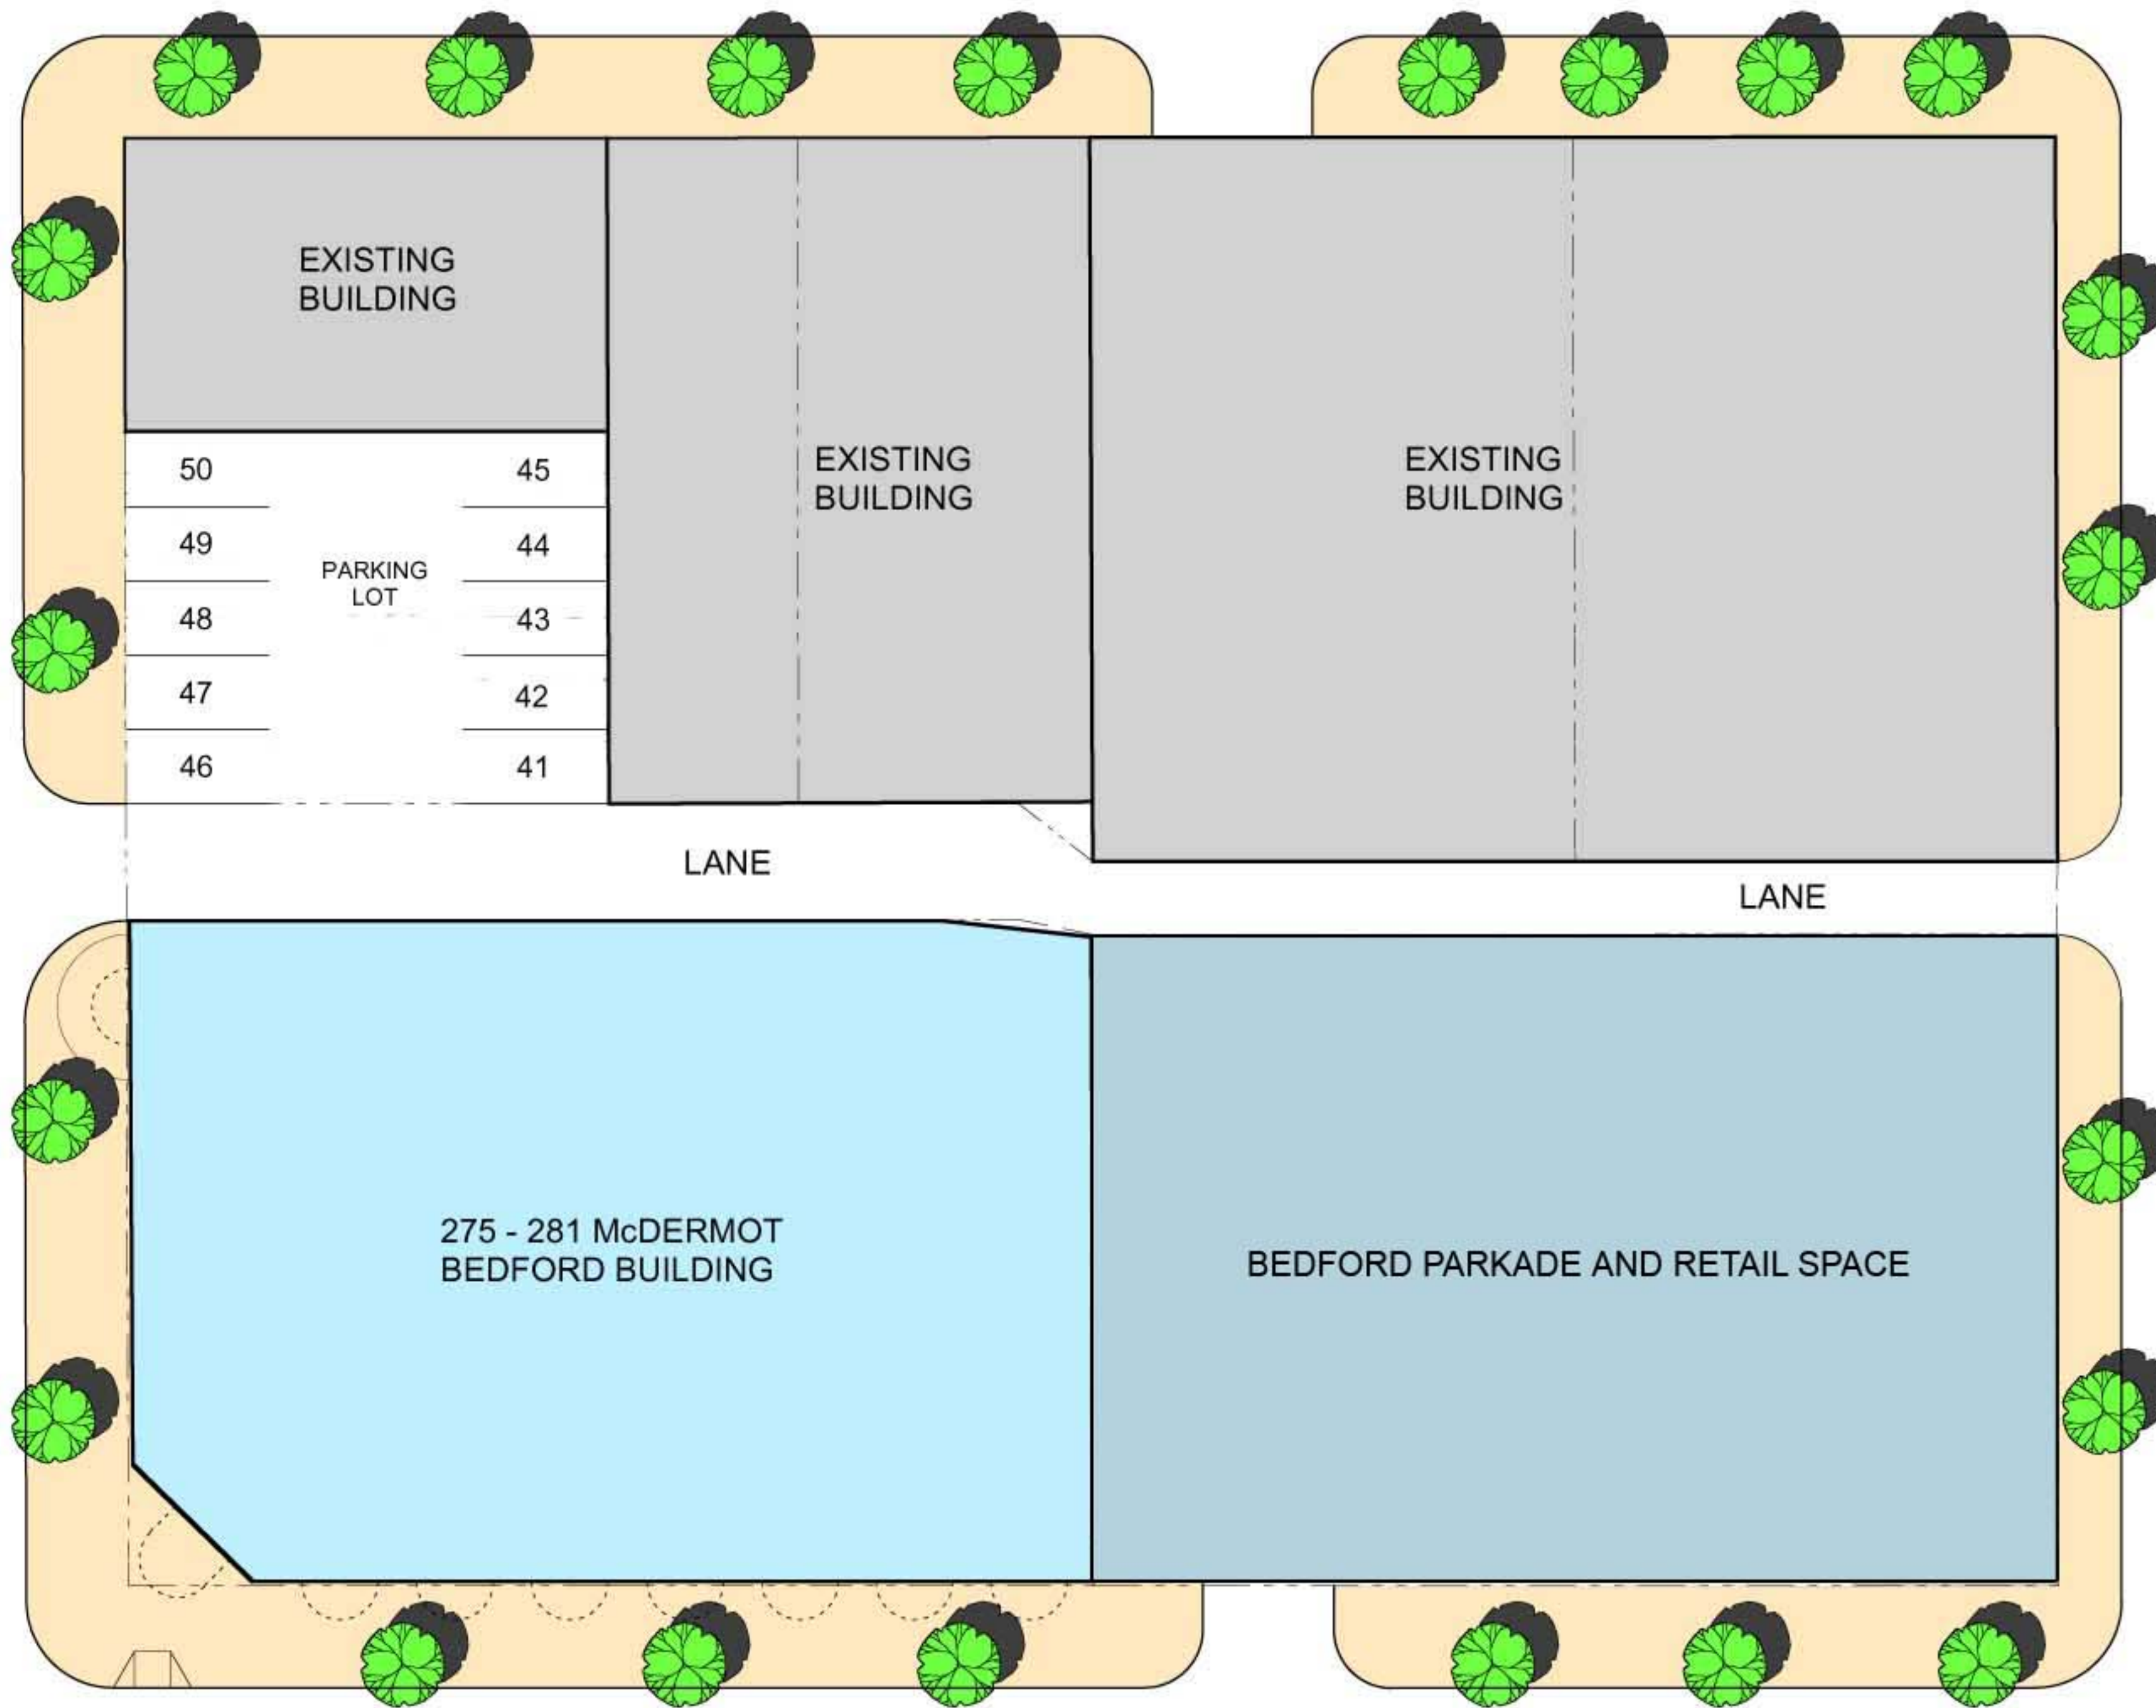

BUS STOP

BUS STOP

PRINCESS STREET

McDERMOT AVENUE

BANNATYNE AVENUE

50	45
49	44
48	43
47	42
46	41

PARKING LOT

LANE

LANE

275 - 281 McDERMOT
BEDFORD BUILDING

BEDFORD PARKADE AND RETAIL SPACE

KING STREET

BUS STOP

BUS STOP

1
A1-1 **SITE PLAN - PARKING**
SCALE 1 : 200